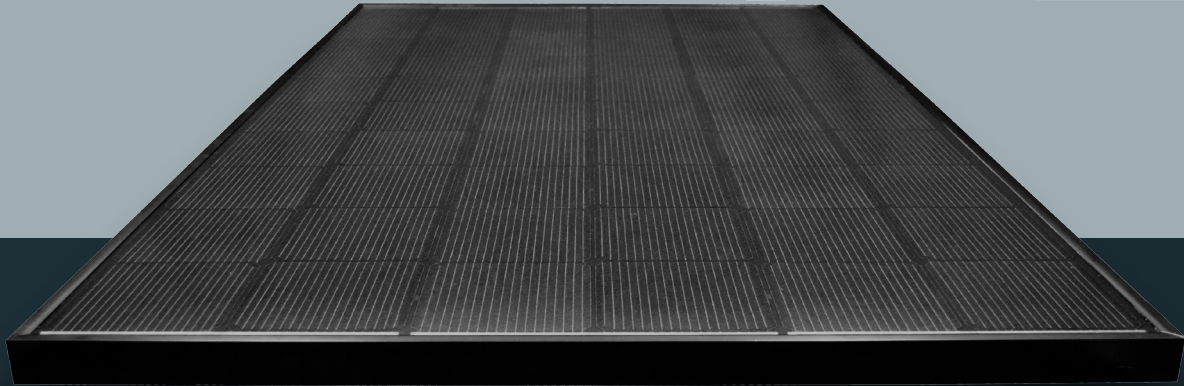

# Next-Generation Solar Panels

Up to

# 320w

of Power

# 30 Year

Industry-Leading Warranty

-  **Superior Production**  
Module efficiency up to 19.6% achieved by utilizing the most advanced technology.
-  **Cell Technology**  
Advanced PERC and HJT cells with special properties to improve energy production.
-  **Magic Black Backsheet**  
A special recipe to reflect sunlight and lower the operating temperature.
-  **SmartWire Technology**  
A revolutionary process for interconnecting solar cells featuring 18 micro-wires.
-  **Modern Aesthetics**  
A sleek panel for those with discreet taste, perfect for any roof.
-  **Premium Quality**  
Built to the most stringent quality standards in the industry.